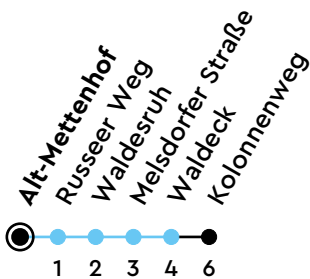

6

H Alt-Mettenhof A Richtung Hassee

Uhr	Montag - Freitag	Samstag	Sonn-/Feiertag
4			
5			
6	15 45		
7	15 45		
8	15 45		
9	15 45		
10	15 45		
11	15 45		
12	15 45		
13	15 45		
14	15 45		
15	15 45		
16	15 45		
17	15 45		
18	15 45		
19	15 45		
20	15 45		
21			
22			
23			
0			

Bitte beachten Sie die Sonderfahrpläne von Heiligabend bis Neujahr.

Gültig ab 01.01.2025 (ohne Gewähr)

● Kurzstrecke (gilt nicht Mo-Fr 6-9 Uhr)